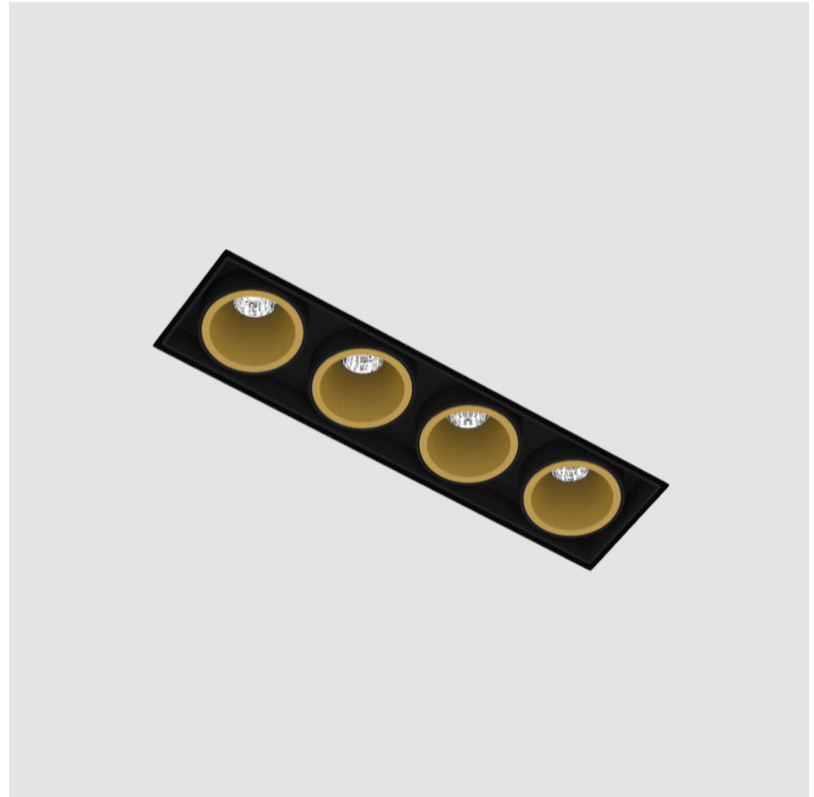

Holder Finish: WHI / BLK
Fixture Material: Aluminum Die Cast
Cut-out Measurements: 142mm / 5 9/16" x 42mm / 1 5/8"
Upon Request: Unique Ceiling Thickness

ELECTRICAL

Lamp Type: LED (Zhaga Standard)
Input Wattage (W): 14.3
Total Output Wattage (W): 13.3
Dimming: Tri-Mode (Non-Dimming and Phase Dimming (120Vac only) and 0-10V Dimming)
Driver Included: No
Driver Location: Recessed Housing
Driver Type: Constant Current - Universal
Driver Class: Class 2
Housing: See components
Input Voltage (V): 120 - 277
Constant Current (MA): 1050

LED

Number of LEDs: 4
Color Temperature (°K): 2700 / 3000 / 3500 / 4000
Max. Delivered Lumen (lm): 750 / 850 / 862 / 880
CRI: >90 CRI
Lamp Life (hrs): 50000
Upon Request: Special Color Temperature

OPTICAL

Reflector: 8 / 14 / 34
Upon Request: Special Beam Angles

RATINGS AND CERTIFICATIONS

Certified By: CSA Certified to UL and CSA Standards
Zaneen Lighting Inc. © 2024, 11801-300-1389, P 416-247-9319, www.zaneen.com

For international specifications by adding 'INT' at the end of the existing Model #. For assistance on 'custom' specifications, contact zteam@zaneen.com.
In a constant effort to supply the best product, we reserve the right to change specifications or materials without notice. The most recent specification sheets are found at zaneen.com