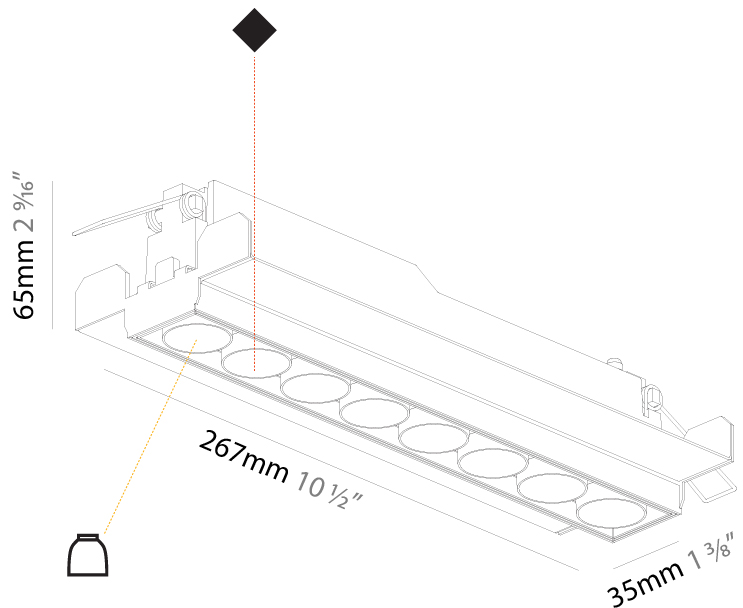

Holder Finish: WHI / BLK
Fixture Material: Aluminum Die Cast
Cut-out Measurements: 273mm / 10 3/4" x 42mm / 1 5/8"
Upon Request: Unique Ceiling Thickness

ELECTRICAL

Lamp Type: LED (Zhaga Standard)
Input Wattage (W): 27
Total Output Wattage (W): 25.9
Dimming: Tri-Mode (Non-Dimming and Phase Dimming (120Vac only) and 0-10V Dimming)
Driver Included: No
Driver Location: Remote
Driver Type: Constant Current - Universal
Driver Class: Class 2
Input Voltage (V): 120 - 277
Constant Current (MA): 1050

LED

Number of LEDs: 8
Color Temperature (*K): 2700 / 3000 / 3500 / 4000
Max. Delivered Lumen (lm): MAX. 1561 / 1685 / 1721 / 1756
Nominal Lumen (lm): MAX. 1760 / 1900 / 1940 / 1980
CRI: >90 CRI
Lamp Life (hrs): 50000
Upon Request: Special Color Temperature

OPTICAL

Reflector*: 8 / 14 / 34
Upon Request: Special Beam Angles

RATINGS AND CERTIFICATIONS

Certified By: CSA Certified to UL and CSA Standards

Zaneen Lighting Inc. © 2024, 11800 306-3389, 2416-247-9389, www.zaneen.com