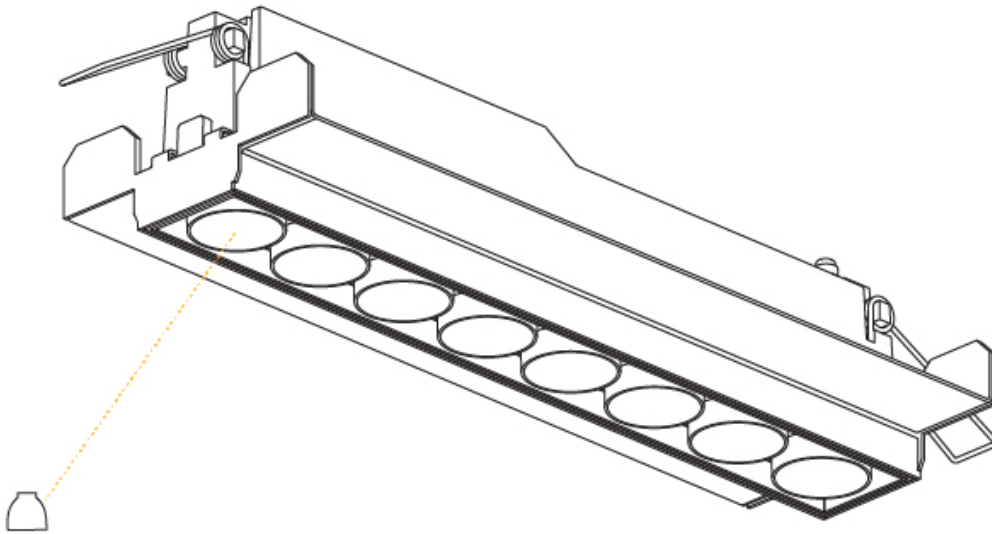

MAGIQ 8 CELL TRIMLESS

A35130-

PROJECT _____

TYPE _____

SPECIFIER _____

QUANTITY _____

DATE _____