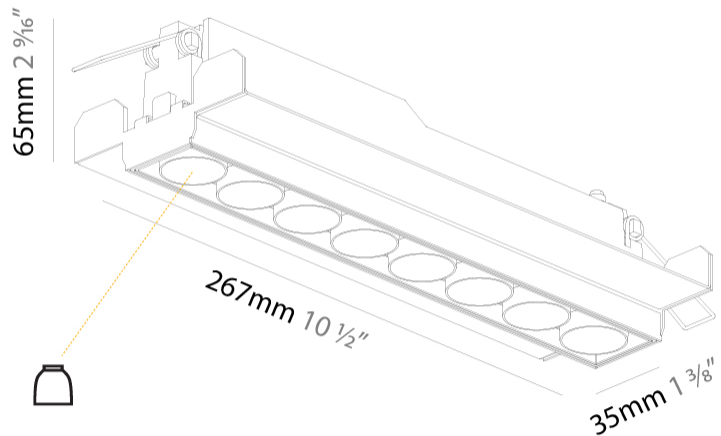

GENERAL

Series: Magiq
 Subseries: Magiq 8 Cell
 Brand: Prolicht
 Division: Architectural
 Mounting Type: Trimless
 Mounting Location: Ceiling
 Subcategory: Downlight

PHYSICAL

Shape: Rectangle
 Length (mm): 267
 Length (in): 10 1/2
 Width (mm): 35
 Width (in): 1 3/8
 Height (mm): 64
 Height (in): 2 1/2
 Ceiling Thickness (mm): 12.5
 Ceiling Thickness (in): 1/2
 Min. Recessing Depth (mm): 100
 Min. Recessing Depth (in): 3 15/16
 Weight (kg): 0.737
 Weight (lbs): 1.61
 Fixture Finish: BLK / WHI
 Fixture Material: Aluminum Die Cast
 Cut-out Measurements: 272mm / 10 11/16" x 42mm / 1 5/8"
 Upon Request: Unique Ceiling Thickness

OPTICAL

Reflector: 8 / 14 / 34
 Upon Request: Special Beam Angles

RATINGS AND CERTIFICATIONS

Certified By: CSA Certified to UL and CSA Standards
 IP rating: IP20

100mm
3 15/16"

12 1/2 mm
1/2"

272mm x 42mm
10 11/16" x 1 5/8"

GENERAL

Series: Magiq
 Subseries: Magiq 4 Cell Korona
 Brand: Prolicht
 Division: Architectural
 Mounting Type: Trimless
 Mounting Location: Ceiling
 Subcategory: Downlight

PHYSICAL

Shape: Rectangle
 Length (mm): 135
 Length (in): 5 ⁵/₁₆
 Width (mm): 35
 Width (in): 1 ³/₈
 Height (mm): 65
 Height (in): 2 ⁹/₁₆
 Ceiling Thickness (mm): 12.5
 Ceiling Thickness (in): 1/2
 Min. Recessing Depth (mm): 100
 Min. Recessing Depth (in): 3 ¹⁵/₁₆
 Light Distribution: Downlight
 Weight (kg): 0.401
 Weight (lbs): 0.88