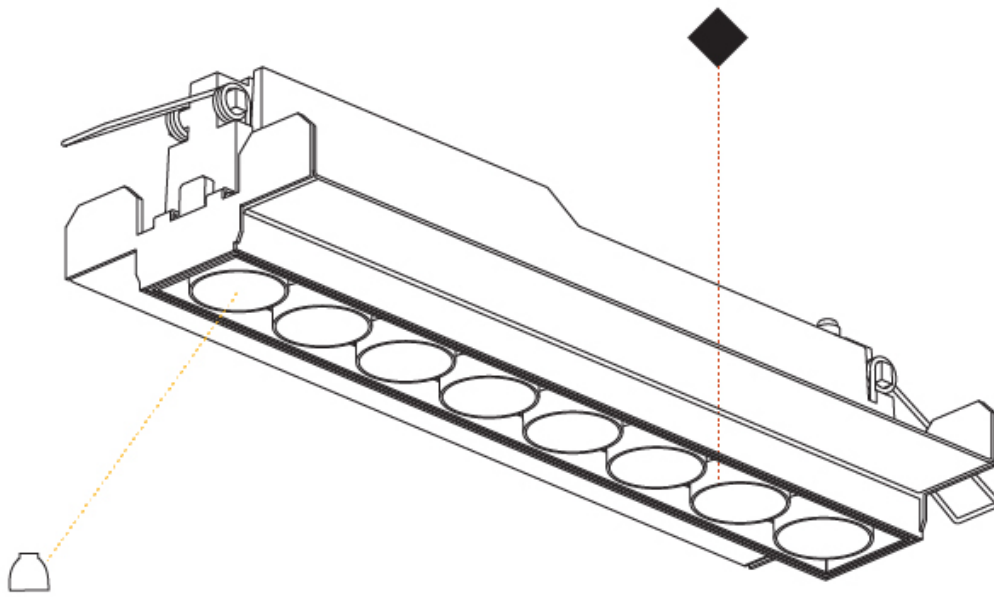

MAGIQ 8 CELL KORONA TRIMLESS

A35136-

PROJECT	_____
TYPE	_____
SPECIFIER	_____
QUANTITY	_____
DATE	_____