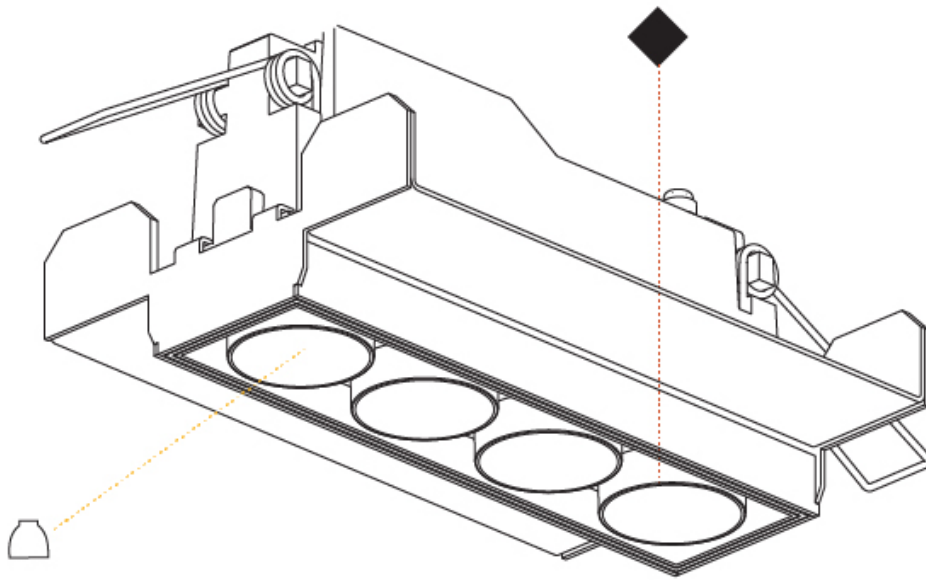

MAGIQ 4 CELL KORONA TRIMLESS

A35133-

PROJECT	_____
TYPE	_____
SPECIFIER	_____
QUANTITY	_____
DATE	_____