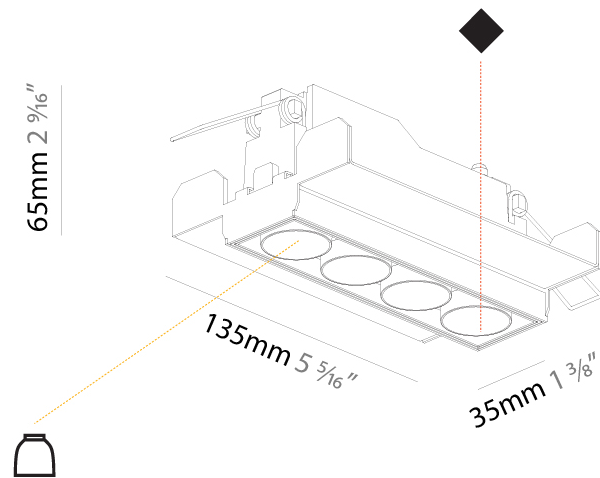

Holder Finish: WHI / BLK
Fixture Material: Aluminum Die Cast
Cut-out Measurements: 142mm / 5 9/16" x 42mm / 1 5/8"
Upon Request: Unique Ceiling Thickness

ELECTRICAL

Lamp Type: LED (Zhaga Standard)
Input Wattage (W): 14.3
Total Output Wattage (W): 13.3
Dimming: Tri-Mode (Non-Dimming and Phase Dimming (120Vac only) and 0-10V Dimming)
Driver Included: No
Driver Location: Recessed Housing
Driver Type: Constant Current - Universal
Driver Class: Class 2
Housing: See components
Input Voltage (V): 120 - 277
Constant Current (MA): 1050

LED

Number of LEDs: 4
Color Temperature (°K): 2700 / 3000 / 3500 / 4000
Max. Delivered Lumen (lm): 750 / 850 / 862 / 880
CRI: >90 CRI
Lamp Life (hrs): 50000
Upon Request: Special Color Temperature

OPTICAL

Reflector: 8 / 14 / 34
Upon Request: Special Beam Angles

RATINGS AND CERTIFICATIONS

Certified By: CSA Certified to UL and CSA Standards
Zaneen Lighting Inc. © 2024, 11801-300-1389, P 416-247-9319, www.zaneen.com

For international specifications by adding 'INT' at the end of the existing Model #. For assistance on 'custom' specifications, contact zteam@zaneen.com.
In a constant effort to supply the best product, we reserve the right to change specifications or materials without notice. The most recent specification sheets are found at zaneen.com