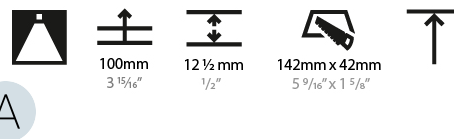

Holder Finish: WHI / BLK
Fixture Material: Aluminum Die Cast
Cut-out Measurements: 142mm / 5 9/16" x 42mm / 1 5/8"
Upon Request: Unique Ceiling Thickness

ELECTRICAL

Lamp Type: LED (Zhaga Standard)
Input Wattage (W): 14.3
Total Output Wattage (W): 13.3
Dimming: Tri-Mode (Non-Dimming and Phase Dimming (120Vac only) and 0-10V Dimming)
Driver Included: No
Driver Location: Recessed Housing
Driver Type: Constant Current - Universal
Driver Class: Class 2
Housing: See components
Input Voltage (V): 120 - 277
Constant Current (MA): 1050

LED

Number of LEDs: 4
Color Temperature (°K): 2700 / 3000 / 3500 / 4000
Max. Delivered Lumen (lm): 750 / 850 / 862 / 880
CRI: >90 CRI
Lamp Life (hrs): 50000
Upon Request: Special Color Temperature

OPTICAL

Reflector: 8 / 14 / 34
Upon Request: Special Beam Angles

RATINGS AND CERTIFICATIONS

Certified By: CSA Certified to UL and CSA Standards
Zaneen Lighting Inc. © 2024, 11801-300-1389, P 416-247-9319, www.zaneen.com

For international specifications by adding 'INT' at the end of the existing Model #. For assistance on 'custom' specifications, contact zteam@zaneen.com.
In a constant effort to supply the best product, we reserve the right to change specifications or materials without notice. The most recent specification sheets are found at zaneen.com